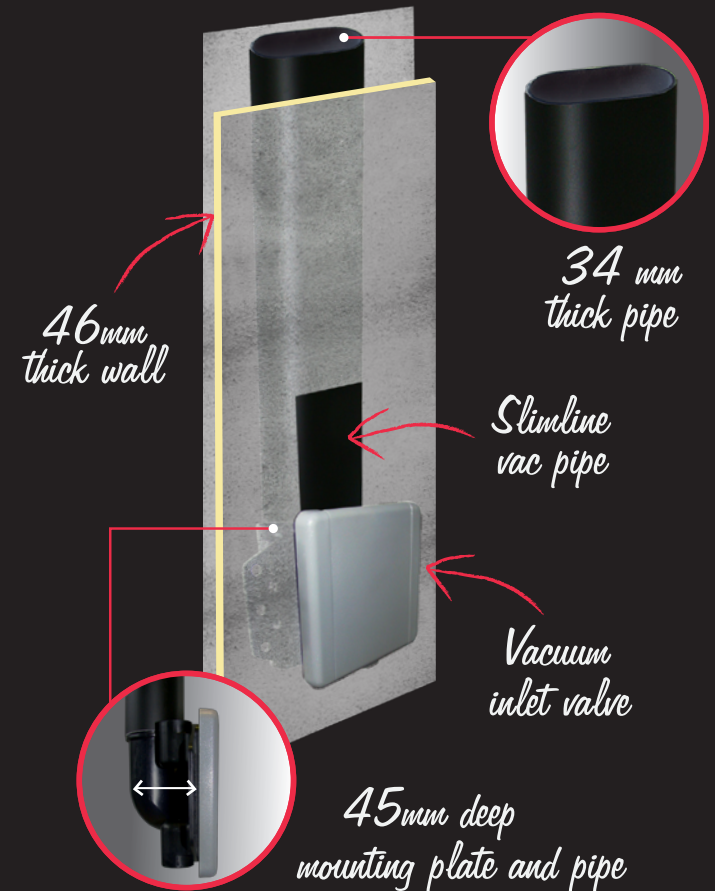

...does central vacuum pipe really have to be round?

slimlinevac

The slimmest central vacuum pipe on the market

SACH CENTRAL VACUUM INNOVATION **WITHIN YOUR REACH**
Central Vacuum Systems

WHAT IS SLIMLINE VAC?

It's central vacuum pipe system conceived and developed by SACH to allow the installation of a central vacuum system where there is insufficient space to install standard diameter central vacuum pipe.

WHERE CAN YOU INSTALL IT?

SLIMLINE VAC can be installed in complete lengths wherever space is at a premium. Within plasterboard walls, fitted furniture, small spaces behind furniture, under the floor... Slimline is ideal for anywhere where there's a shortage of space. It can even be used for complete installations too!

*Available from
April*

With Slimline vac a lack of space is no longer a problem!